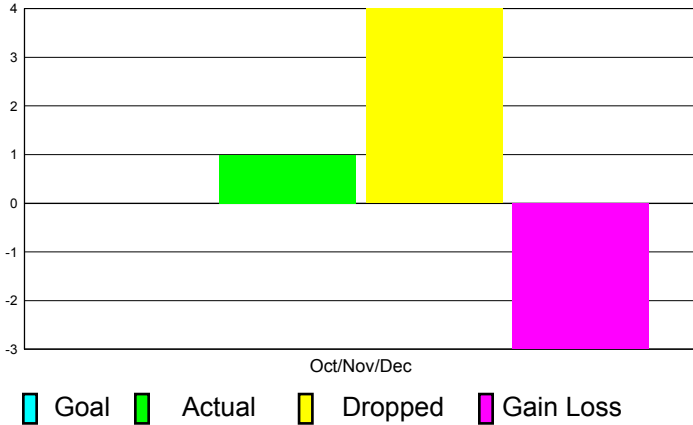

GMT Reports for District (or Undistricted) **District 308 A2**

GMT: Doctor DATUK K NAGARATN. Location: MALAYSIA

GMT CA: 5

CLUBS

**Club Results
2011-2012**

**Clubs
2010-2011**

Month	New Club Goal	Actual New Clubs	Actual Dropped Clubs	Gain/Loss of Clubs	Gain/Loss of Clubs
Oct/Nov/Dec	0	1	4	-3	-4
Totals	0	1	4	-3	-4

Club Results 2011-2012

Goal, New, Dropped, Gain/Loss

Comparison of Club Gain/Loss

Current Year Compared to the Previous Year

YTD Status Quo Clubs 2010-2011

Status Quo Clubs Compared to Status Quo Members

MEMBERSHIP