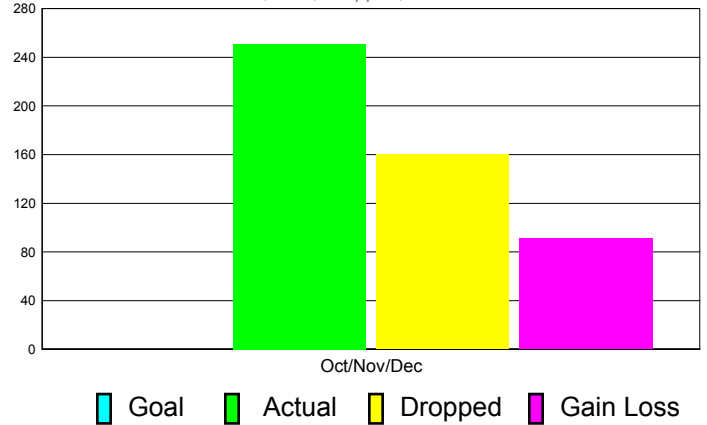

Membership Results 2011-2012

Goal, New, Dropped, Gain/Loss