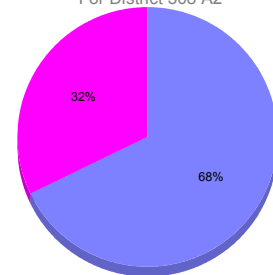

**Membership Results
2011-2012**

**Membership
2010-2011**

Month	Net Memb Goal	Actual New Memb	Actual Dropped Memb	Gain/Loss of Memb	Gain/ Loss of Memb
Oct/Nov/Dec	0	251	160	91	15
Totals	0	251	160	91	15

Membership Results 2011-2012

Goal, New, Dropped, Gain/Loss

Comparison of Membership Gain/Loss

Current Year Compared to the Previous Year

Gender Comparison 2010-2011

For District 308 A2

Oct/Nov/Dec

■ Male ■ Female